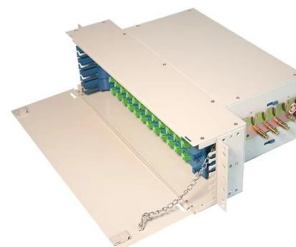

What is Cable Tray and How it is used in Industrial

What is Cable Tray? In electrical cabling, a cable tray is a metallic structure used to handle insulated electrical power distribution, control, and