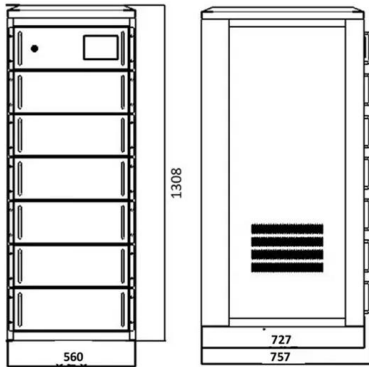

Cable Tray System for Cable Management , Eaton

Need Help Finding Cable Tray Systems? Tripp Lite's wire mesh Cable Tray System accommodates copper network cables, A/V cables and lightweight cables/cable bundles to reduce cable clutter in