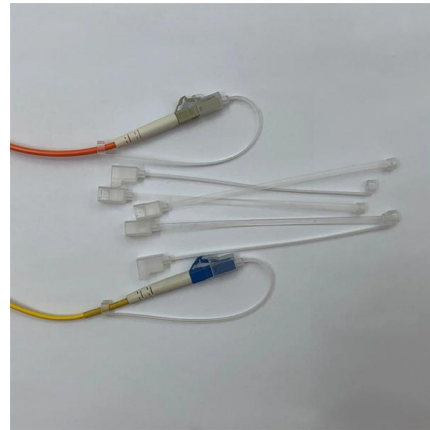

Cable Tray Clamps, CTC , nVent HOFFMAN

These cable tray clamps provide a strong fixation method, enabling a fast and safe installation.

Connecting Cable Trays: Your Guide to Secure and

Learn common methods for connecting cable trays safely and efficiently. Our guide covers splice plates, quick-connects, and key tips for secure

Cable Tray Installation

Learn everything about cable tray installation with our complete guide. Discover types, steps, and safety tips for efficient electrical cable management.