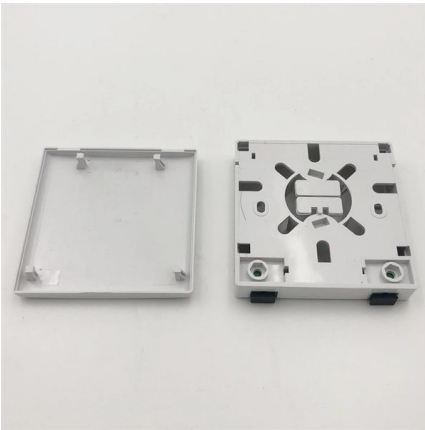

Cable Tray Accessories , RS

Browse our range of High-Quality Cable Tray Accessories. Buy Cable Tray Hangers, Cable Tray Supports, and Cable Tray Fittings. Shop Today!

A Guide to Cable Tray Accessories and Their Functions

Explore a detailed guide to cable tray accessories and understand their uses in ensuring safety, stability, and efficiency in electrical system