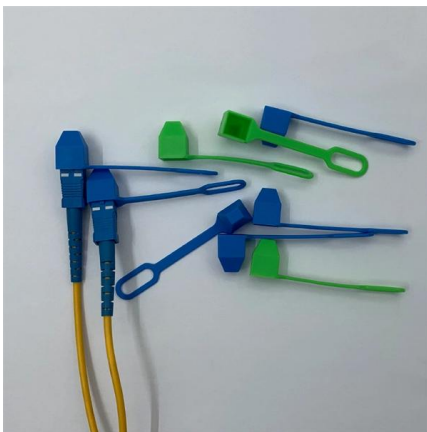

Beama Best Practice Guide , Installation Of The System , Cable

The following recommendations are intended to be a practical guide to ensure the safe and proper installation of cable ladder and cable tray systems and channel support and other support systems.