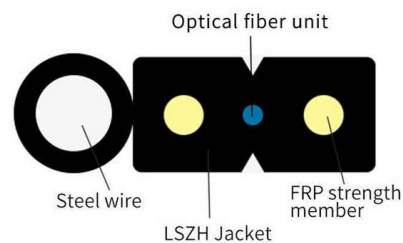

Cable support systems

Explore versatile cable support systems in various finishes and structures. From GRP to galvanized and stainless steel, find ideal solutions with customizable

Rooftop Cable Tray Support System

PHP's cable tray support system is engineered to sustain various sizes of cable runs on your rooftop. PHP is the leader in cable tray support systems.

Understanding Cable Tray Grounding: A

Cable tray grounding is an indispensable aspect of electrical installations that plays a pivotal role in ensuring safety, reliability, and efficiency. It