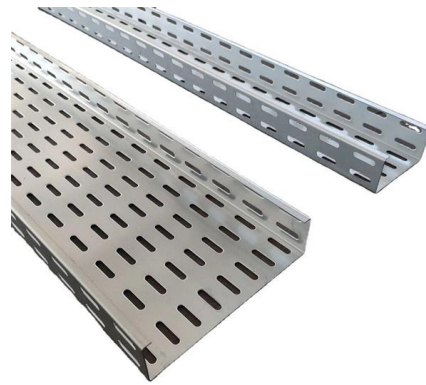

Adam Tas Corridor Energy

Cable tray ground support frame

Cable tray ground support frame

Wire Mesh Cable Tray Floor & Rack Mounting

Wire mesh cable tray network racks top installation, floor and under-floor mountings.

Cable Tray

With the RS 60 cable tray installation system, we offer you the last installation type of the standard support construction, so that you can implement all installations required in the building project with

Kable Kontrol Floor Supports - Wire Mesh Cable Tray

Kable Kontrol's wire mesh cable tray suspends cables and ensure that your important wires and

cables are safely organized and out of your way.
The design

Equipment Grounding Conductors for Cable Tray Systems

Equipment Grounding Conductors for Cable Tray Systems Cable tray wiring systems have excellent safety and dependability records. These excellent records are the result of cable tray's unique