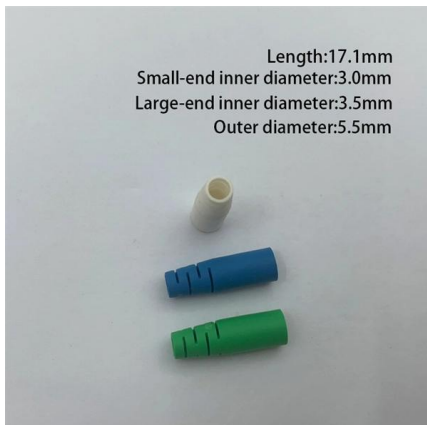

Cable Tray Erection Procedure Guide

This document outlines the procedure for erecting cable trays and covers at a power plant. It details the various types and sizes of cable trays to be used,

Motor protection controller