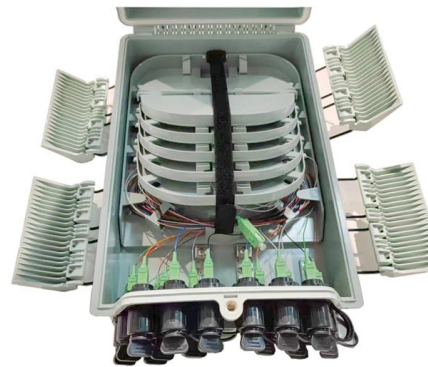

How to Install Cable Tray: A Comprehensive Guide to Different Cable

Welcome to our step-by-step guide on installing cable trays! In this video, we'll explore the different types of cable trays available and provide detailed instructions for their installation.