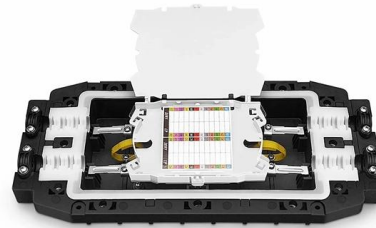

Complete cable tray manual for electrical engineers and

Complete cable tray manual for electrical engineers and designers (on photo: power cable management ladder tray systems assembled aluminum cable tray ladder