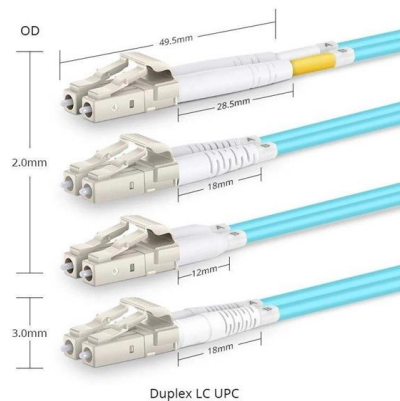

Cable management , Cable tray , Cable ladder rack , Eaton

With unmatched quality and service, we offer a variety of styles, materials and finishes available to support virtually any commercial and industrial cable management application requirement.