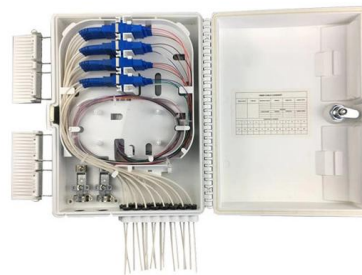

Cable support systems

Explore versatile cable support systems in various finishes and structures. From GRP to galvanized and stainless steel, find ideal solutions with customizable