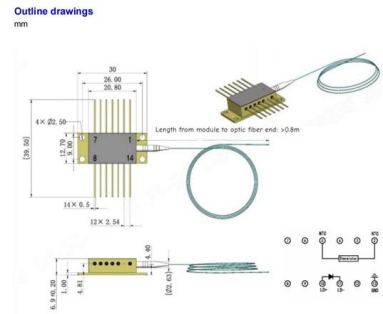

Best Cable Rollers for Cable Tray: Essential Tools for

The right cable rollers streamline wiring projects by guiding cables along trays, reducing wear, and saving time. This article highlights five top-rated options that

Best Practice Guide to Cable Ladder and Cable Tray Systems

This publication is intended as a practical guide for the proper and safe* installation of cable ladder systems, cable tray systems, channel support systems and associated supports.

How to Install Cable Tray: A Comprehensive Guide to Different Cable

Welcome to our step-by-step guide on installing cable trays! In this video, we'll explore the different types of cable trays available and provide detailed instructions for their installation.