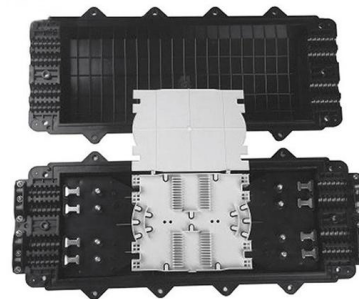

Swage Ladder Tray Adjustable Elbow

Cope zero tangent adjustable elbow fits tight cable tray spaces efficiently.

CABLE TRAY SYSTEMS GUIDE

It is designed for mechanical support and strain relief in long runs of cable and creates a smooth gradual bend for cable. Rail and stringer material is 16 ga steel tubing.

Explore the types of cable trays, their advantages, applications, and standard sizes. Learn how they improve cable management and support various industries.

High quality tensile aramid yarn

Protecting the fiber core and optical signal transmission High tensile and bending strength

45° Vertical Elbow , Cable Tray Systems , PUPCO

Discover our 45° Vertical Elbow for cable tray systems. Seamlessly transition between sections and fittings, reducing tray width. Contact us today!

CABLE TRAY, CABLE LADDER, CABLE TRUNKING CATALOGUE