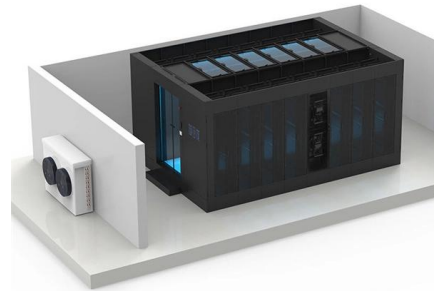

Cable Tray Brackets

Strongly made brackets in Bright Zinc Plated finish. The captive nuts can slide to correspond with the slots in the cable tray and eliminate the need to access the

150mm Cable Tray Trapeze Bracket

Buy 150mm cable tray trapeze bracket with 300mm drop. Fully assembled pre-galvanised kit includes all strut, bolts, and fixings for fast install.