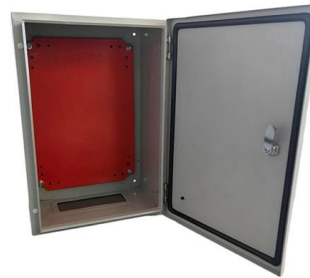

### **Cable Tray Brackets**

Strongly made brackets in Bright Zinc Plated finish. The captive nuts can slide to correspond with the slots in the cable tray and eliminate the need to access the

### **150mm Cable Tray Trapeze Bracket**

Buy 150mm cable tray trapeze bracket with 300mm drop. Fully assembled pre-galvanised kit includes all strut, bolts, and fixings for fast install.

## Best Practice Guide to Cable Ladder and Cable Tray Systems

Wall support brackets (Figures 12) are an effective way of fixing any width of cable ladder or cable tray, running either vertically or horizontally, to a vertical support.