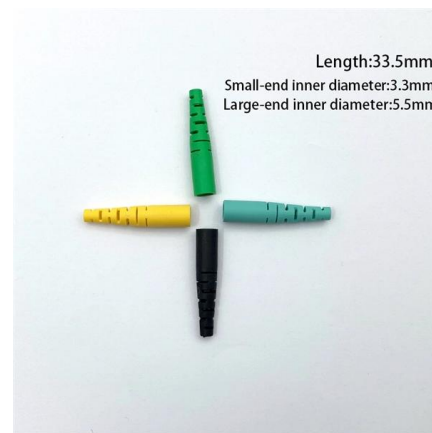

Cable Tray Systems & Support Brackets , TechLine Mfg

Discover cable tray supports at TechLine Mfg. Choose from hangers, brackets, and clamps for your needs. Contact us today for custom or standard-sized brackets!