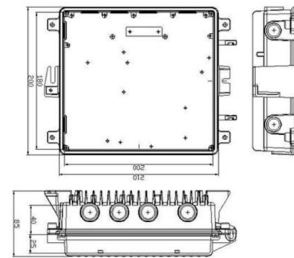

Cable Tray for PDF

Cable Trays have become an integral part of industrial and commercial construction by offering quick, economical and flexible solutions. Cable trays are capable of supporting all types of wiring such as