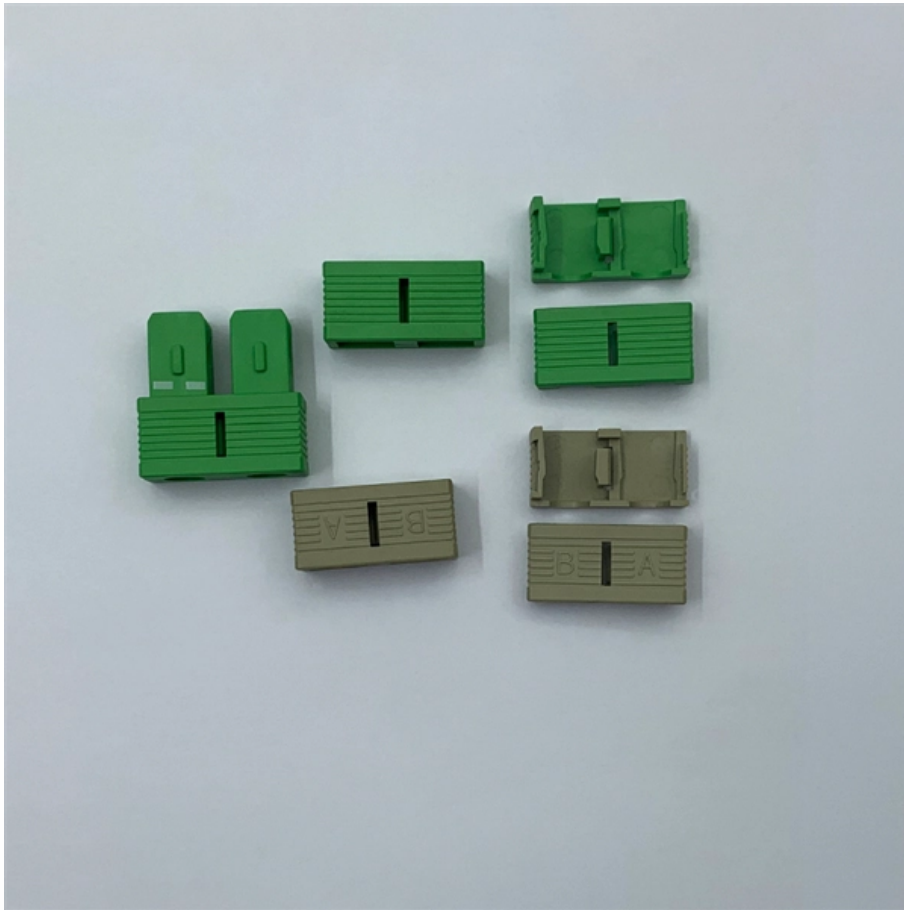

Adam Tas Corridor Energy

Cable tray support processing platform

Cable tray support processing platform

Cable Pathways: A Data Center Design Guide and Best

The cable tray is designed to support both electrical and data cables and is typically more robust than a ladder rack. It requires a pre-design effort

What Is A Cable Tray? 5 Types Of Cable Trays

A cable tray is a structural system used to support and manage electrical cables in various settings, such as industrial, commercial, and residential environments.

How Cable Trays Keep Industrial Operations Running Smoothly

Discover the vital role of cable trays in industrial operations. Explore how cable trays streamline processes and ensure smooth functionality in factories and refineries. Learn more!

What is a cable tray and how is it used in industrial

What Is A Cable Tray? A cable tray is a structural system designed to support and protect electrical cables and wires. It consists of a series of open, ladder-like