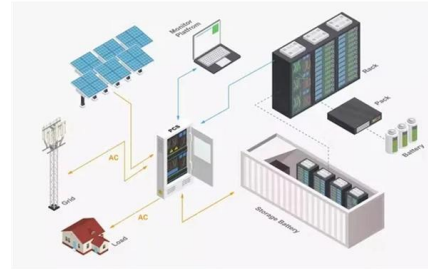

Cable support systems

Cable support systems Compatible with our different ranges of cable trays, our supporting systems are available in several finishes and different support

Cable Tray for Oil & Gas Facilities

Cable Tray Solutions for the Oil & Gas Industry
TechLine Manufacturing provides engineered cable tray systems and electrical/instrumentation supports for the full