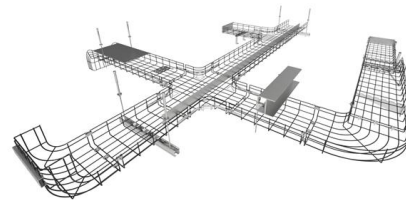

What Is A Cable Tray? 5 Types Of Cable Trays

A cable tray is a structural system used to support and manage electrical cables in various settings, such as industrial, commercial, and residential environments.

If you need maximum cable support to minimize bends (fiber), cable tray is the best solution. If you have heavy bundles of copper cables or PoE

CABLE TRAY SYSTEMS GUIDE

Hubbell's NEXTFRAME® Ladder Tray is the effective and widely used cable runway that supports and delivers bundles of cable between cabinets, racks, and closets, along walls, and suspended from