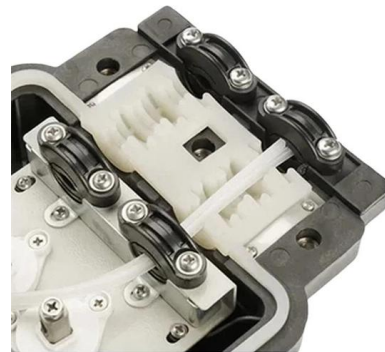

Adam Tas Corridor Energy

Cable tray suspended cable

Overview

A suspended cable tray system is a flexible electrical tray management system that provides just as much strength and reliability that a traditional cable basket tray would. When developing our cable support OBO can offer reliable solutions for systems, three attributes are at the routing and fastening cables securely core of what we do: efficiency, resili- for each of these installation challeng-ience and safety. Whether you're running cable tray, basket or conduit, Grippler suspension systems make installation quicker, discreet and easier to adjust, without the extra hassle of cutting rod or handling long lengths of strut on-site. Calculation modules on-line for simulation of the load, cable filling or other parameters of cable route size to facilitate selection of the most appropriate products. Available with side heights of 40 mm and 60 mm, and can also be supplied in white or black paint. Griplock's inverted "Y" cables and tool-free adjustable Grippers are perfect for suspending most Cable Tray Systems.

Cable tray suspended cable

Cable Containment Systems , Trays, Baskets

Cable Trunking: We offer a variety of cable trunking solutions, including the 50mm Premier Threaded Rod Hanger, designed to support and suspend cable trunking

Stylish and flexible cable installation with Wibe Design

Our Design Trays provide stylish cable support that can be integrated into the suspended ceiling. Choose a colour that blends in with the other interior details

Cable Tray Systems , Cable Hanging Suspension

The acclaimed Griplock® Cable Suspension System lets you adjust the height of each suspension point in seconds without tools, cutting hours out of normal

Contact Us