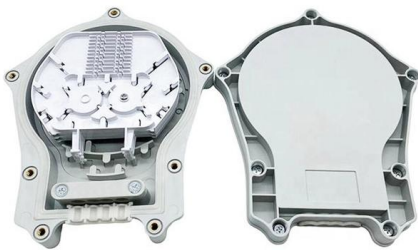

Guide to cable support systems

Universal systems for cable support structures are used for small loads. The systems are suspended from the ceiling with threaded rods, stand-off brackets allow raised floor mounting of cable trays,