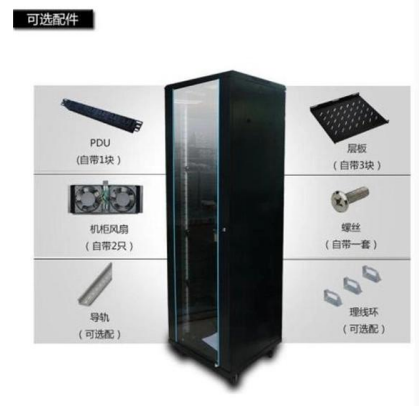

Cable Trays & Baskets , Electrical Cable Tray Solutions

A suspended cable tray system is a flexible electrical tray management system that provides just as much strength and reliability that a traditional cable basket tray would.

Guide to cable support systems

Universal systems for cable support structures are used for small loads. The systems are suspended from the ceiling with threaded rods, stand-off brackets allow raised floor mounting of cable trays,

Cable Trays

The Wibe cable tray system is another part of our complete cable routing offering for power, data, and control cables.

Swifts Cable Tray Suspension Kit (SWCABKIT) , CEF

Pack contains 2 x 3m wire suspension with loop end and 2 x 400mm y-span wire carabiner wires
High tensile galvanised wire 1960 N/mm² grade with 7 x 7