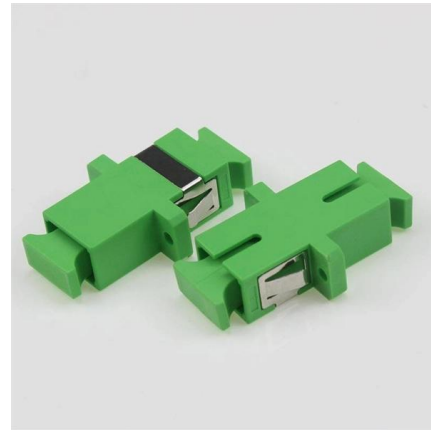

Adam Tas Corridor Energy

Cable tray suspended cable

Overview

A suspended cable tray system is a flexible electrical tray management system that provides just as much strength and reliability that a traditional cable basket tray would. When developing our cable support OBO can offer reliable solutions for systems, three attributes are at the routing and fastening cables securely core of what we do: efficiency, resili- for each of these installation challeng-ience and safety. Whether you're running cable tray, basket or conduit, Grippler suspension systems make installation quicker, discreet and easier to adjust, without the extra hassle of cutting rod or handling long lengths of strut on-site. Calculation modules on-line for simulation of the load, cable filling or other parameters of cable route size to facilitate selection of the most appropriate products. Available with side heights of 40 mm and 60 mm, and can also be supplied in white or black paint. Griplock's inverted "Y" cables and tool-free adjustable Grippers are perfect for suspending most Cable Tray Systems.

Fire Rated Cable Encasements: Invicta Durasteel

Our 4-hour fire rated cable encasements provide comprehensive fire and blast protection, shielding cables from fire and containing high voltage cable fires

Cable Trays & Baskets , Electrical Cable Tray Solutions

A suspended cable tray system is a flexible electrical tray management system that provides just as much strength and reliability that a traditional cable basket tray would.

Cable Trays

The Wibe cable tray system is another part of our complete cable routing offering for power, data, and control cables.

Swifts Cable Tray Suspension Kit (SWCABKIT) , CEF

Pack contains 2 x 3m wire suspension with loop end and 2 x 400mm y-span wire carabiner wires
High tensile galvanised wire 1960 N/mm² grade with 7 x 7