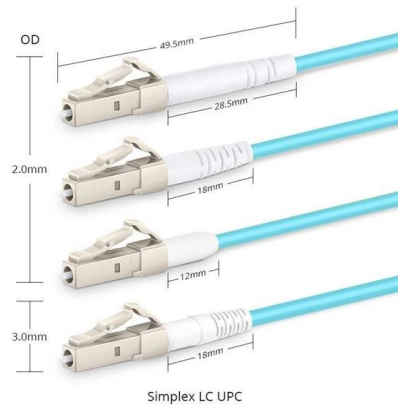

Adam Tas Corridor Energy

Cable tray suspended cable

Overview

A suspended cable tray system is a flexible electrical tray management system that provides just as much strength and reliability that a traditional cable basket tray would. When developing our cable support OBO can offer reliable solutions for systems, three attributes are at the routing and fastening cables securely core of what we do: efficiency, resili- for each of these installation challeng-ience and safety. Whether you're running cable tray, basket or conduit, Grippler suspension systems make installation quicker, discreet and easier to adjust, without the extra hassle of cutting rod or handling long lengths of strut on-site. Calculation modules on-line for simulation of the load, cable filling or other parameters of cable route size to facilitate selection of the most appropriate products. Available with side heights of 40 mm and 60 mm, and can also be supplied in white or black paint. Griplock's inverted "Y" cables and tool-free adjustable Grippers are perfect for suspending most Cable Tray Systems.

Snake Tray products.

Cable tray

So, whether specifying a major new project, or simply refurbishing existing facilities, choose ABB cable tray to deliver the most effective, reliable and long lasting

MPO-MPO Low Smoke Halogen Free Sheath
Multimode 10 Gigabit 12 pole OM4
Insertion loss <0.35dB Return loss >50dB

Cable Trays & Baskets , Electrical Cable Tray Solutions

A suspended cable tray system is a flexible electrical tray management system that provides just as much strength and reliability that a traditional cable basket tray would.