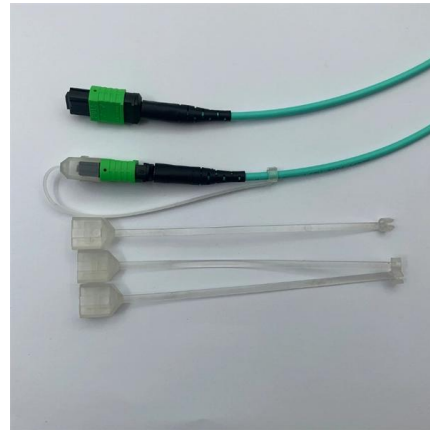

Search Up to 36% lower carbon footprint than standard plastic cable ties Globally, only 9% of plastic waste is recycled, and by 2050, up to 12 billion tons could pollute our landfills, waterways, and

Cablofil Pre-Galvanised Steel Wire Cable Tray Support Rail 300mm

Pre-galvanised steel S-profile support rail for wire cable tray mounting. Back perforated to support flexible fixing with 1 kN load capacity.

Cablofil Pre-Galvanised Steel Wire Cable Tray Support

Cablofil Pre-Galvanised Steel Wire Cable Tray Support Rail 700mm REF.

283850 XAR04 , Eaton Anchor Rail Steel Cable Tray Accessory,

Buy Eaton Anchor Rail Steel Cable Tray Accessory, 45mm Width, 320 mm Depth 283850 XAR04 or other Cable Tray Accessories online from RS for next day delivery on your order plus great service