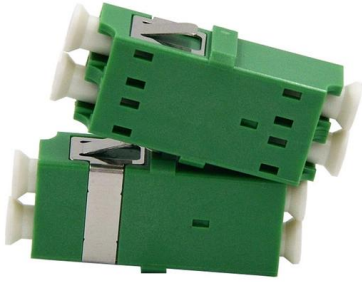

The Ladder Tray features light, rugged, tubular
steel construction. It is designed for mechanical
support and strain relief in long runs of cable and
creates a smooth gradual bend for cable. Rail
and stringer

Ladder Cable Tray Price Cable Ladder Product Level Bend Type of

High-Performance Ladder Type Cable Tray: Efficient & Durable Cable Management Our Ladder Type Cable Tray is engineered as the backbone of modern electrical infrastructure, specifically designed

I-BEAM Ladder Vertical Tee Up

Cope I-BEAM fittings for cable trays. Reliable vertical tee up design for secure NEMA cable tray connections.

Russia Cable Tray Market Overview, 2031

Russia's cable tray market segmented by type highlights adoption across ladder type cable trays, trough cable trays, channel cable trays, single rail cable trays, and other specialized