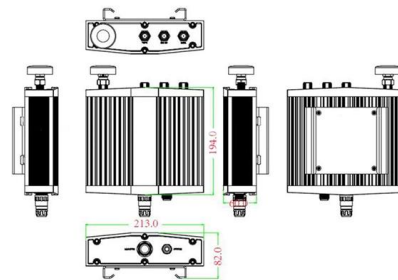

Best practice guide to cable ladder and cable tray

Cable ladder and cable tray systems The following recommendations are intended to be a practical guide to ensure the safe and proper installation of

Mechanical drawing