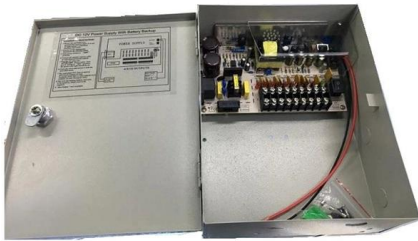

cable tray. Specifiers should be aware that some cable tray manufacturers do not account for this load