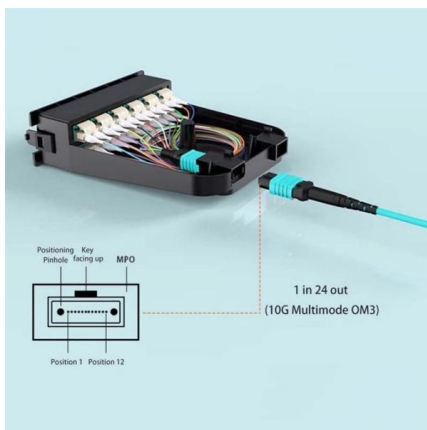

Polymer Cable Trays Types: Your Guide to Choosing Right

Explore different Polymer Cable Trays Types. We break down solid, hollow, and steel-lined options for your cable management needs. Find the best fit.