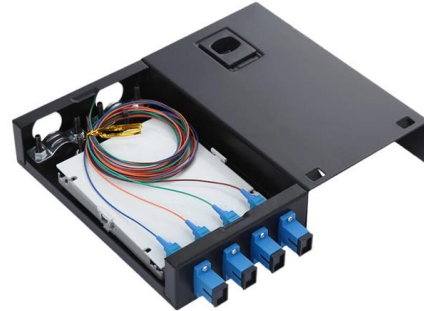

Mexico Cable Tray Market Overview, 2031

The cable tray market in Mexico has shown steady development as industries increasingly adopt structured wiring systems to support safe, efficient, and scalable electrical