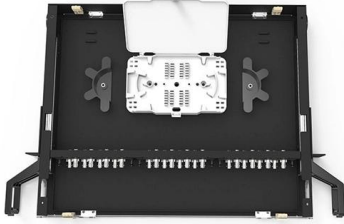

Steel Cable Trays in Commercial Buildings: Balancing

Learn how to integrate steel cable trays in commercial spaces without compromising on aesthetics. Explore design tips for functionality, safety, and

Cable trays

Opt for our robust and custom-made stainless steel cable trays, designed to secure and optimize your electrical installations on your construction sites.

B-Line series Cable Tray Design Considerations

Cable tray (or cable ladder) systems are a popular alternative to electrical conduit systems, as they have an outstanding record for dependable service, design flexibility and cost savings in commercial and

Cable Trays

Why Choose Our Cable Tray? At Altawakol NTT, we specialize in providing high-quality cable tray solutions tailored to the specific needs of our clients in Egypt.