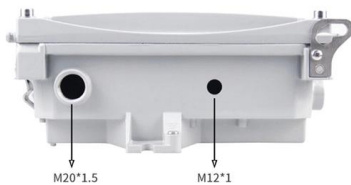

Mesh Cable Tray Covers , PohlCon - Partner from start to future.

In addition to the optional accessories, suitable covers in various materials and coatings are available to supplement the cable support system. They provide additional protection against contact, dirt,