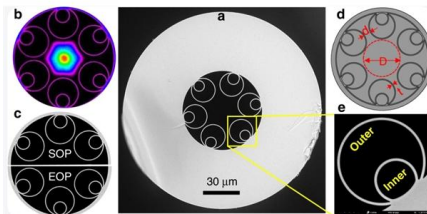

Custom Simplex OM3 Bend Insensitive Fiber Patch Cable

Custom Simplex OM3 Bend Insensitive Fiber Patch Cable exhibit much lower optical power loss under bend conditions while remaining compatible with