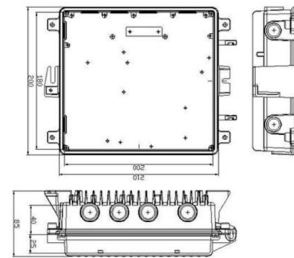

Switch TL-SG2428P POE

Caractéristiques : Budget PoE 250W : 24 ports PoE+ compatibles 802.3at / af avec une alimentation totale de 250W * . Ports Gigabit complets : 24x ports PoE+