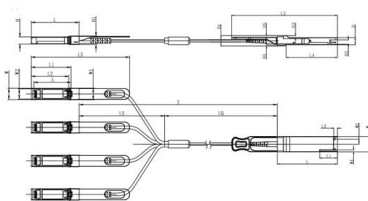

Sockets in Cameroon: Adapters required for travelers from USA?

Without it, your devices could overheat or get damaged from the wrong power supply. Since you need a travel adapter as well, a combo power (voltage) converter with adapter features might be a good