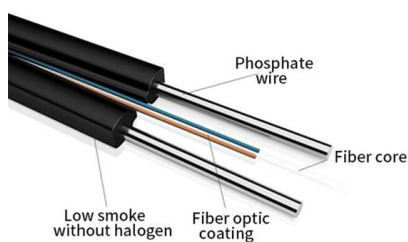

Common server rack sizes are 19-inch width, heights like 42U or 48U, and depths from ~24? to 48?. Choose size based on equipment type,

Prism PI 42u 800mm Wide x 1200mm Deep Server Cabinet

Prism Server Cabinet Product Information Prism's 42U 800 x 1200mm PI Server Rack is manufactured from 2mm steel, allowing it to accommodate all of today's data centre requirements and this