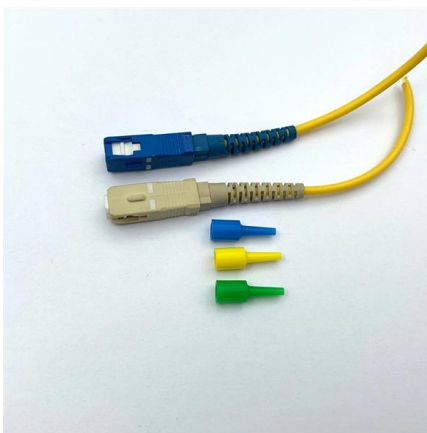

Telecom Enclosures (HVAC) for Outdoor Uses

Excellent performance Telecom Enclosures (HVAC) are great for wireless communications applications and can be tailored to your needs. The sandwich-structured deep outdoor cabinets, with up to 4

OutD

Available in different configurations, Delta OutD cabinets are designed to protect equipment from external threats in all climates from the tropics to the arctic. In addition to traditional cooling methods,

IP55 30u 42u Enclosure Outdoor Telecom Integrated

Outdoor Cabinet incorporates tailored air conditioners that will keep even the most