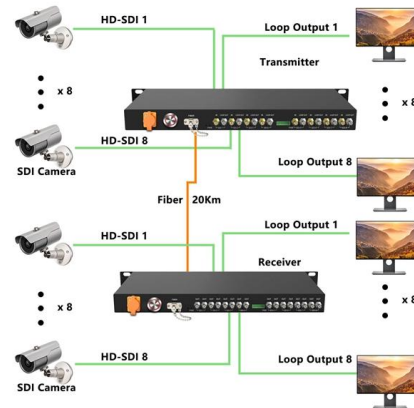

What is Passive Optical Network (PON) and

Asterfusion GPON Spine-Leaf Architecture for High-Performance Campus Access Spine Layer: CX308P-48Y M switches with 48x 25G/10G, and