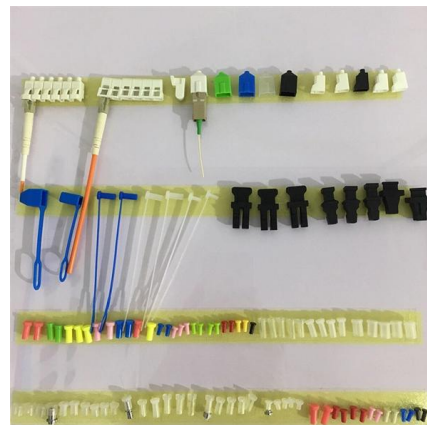

2026 PON Evolution Guide: EPON, GPON, XGS-PON

Learn how PON evolved from APON/BPON to EPON, GPON, XGS-PON and 10G-EPON, and how to choose right fiber access technology for FTTH,