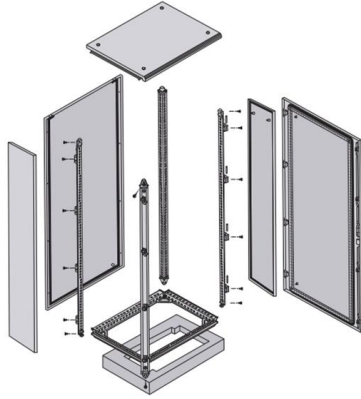

Adam Tas Corridor Energy

Can a primary optical distribution box be moved

Can a primary optical distribution box be moved

Fiber Optic Distribution Box Application and Research Report

A Fiber Optic Distribution Box is a key device in fiber optic communication networks, used for centralized management, distribution, and protection of fiber optic connections. As an

6 Must-Know Insights on Fiber Distribution Box

It may be wall-mounted or pole-mounted and can be used in indoor or outdoor applications. The FDB is commonly deployed in Fiber-to-the-Home

How to Get a Utility Box Moved on Your Property