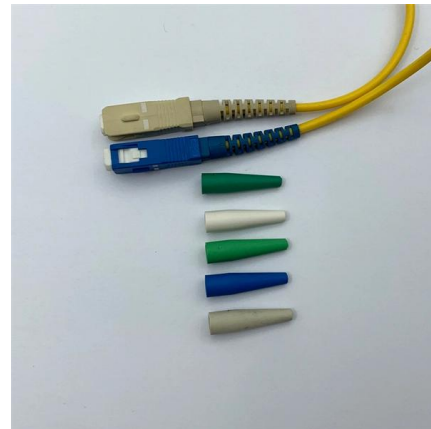

Adam Tas Corridor Energy

Can a primary optical distribution box be moved

Can a primary optical distribution box be moved

Fiber Optic Distribution Box Application and Research Report

A Fiber Optic Distribution Box is a key device in fiber optic communication networks, used for centralized management, distribution, and protection of fiber optic connections. As an

6 Must-Know Insights on Fiber Distribution Box

It may be wall-mounted or pole-mounted and can be used in indoor or outdoor applications. The FDB is commonly deployed in Fiber-to-the-Home

How to Get a Utility Box Moved on Your Property