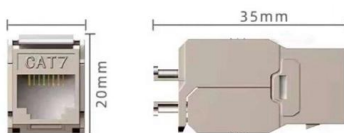

Waterproof Junction Box Manufacturer, Waterproof Distribution Box

Waterproof Junction Box, Waterproof Distribution Box manufacturer / supplier in China, offering T-Shaped Waterproof Connector, Waterproof Connector Series, Waterproof Kg Series Junction Box