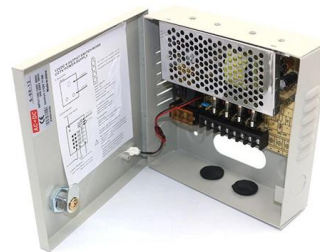

Waterproof Junction Box Manufacturer, Waterproof Distribution Box

Waterproof Junction Box, Waterproof Distribution Box manufacturer / supplier in China, offering T-Shaped Waterproof Connector, Waterproof Connector Series, Waterproof Kg Series Junction Box