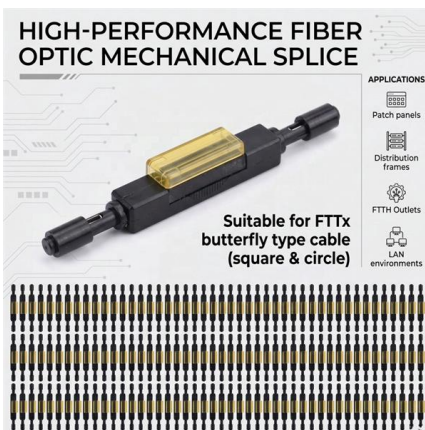

Adam Tas Corridor Energy

Carrier Backbone Network SC APC Fiber Optic Connector CWDM

Carrier Backbone Network SC APC Fiber Optic Connector CWDM

Top 4 Lc Connector Fiber Optic Factory From China

Top 5 Lc Connector Fiber Optic Factory From China stands out as the world's leading source of high-quality, cost-effective LC connector suppliers namely LC connector manufacturers, offering

AT& T Cabling , Products , FiberLine , FiberLineConnectors& Coupler

b. Each connector has a single letter code that can be used to build fiber-optic cords and pigtails part-numbers.

Fiber Connector Type: SC APC vs SC UPC , by Sylvie