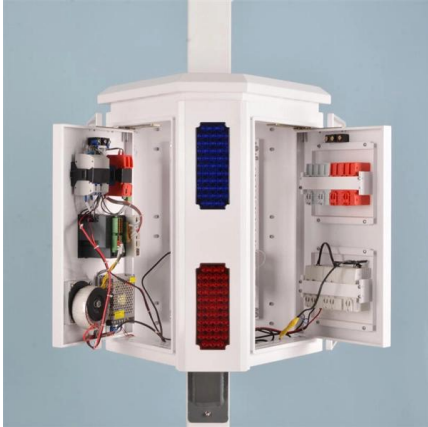

Cat6 Ethernet Wiring , Patch Panels , ShowMeCables

ShowMeCables offers a wide variety of Cat6 patch panels. Connect ethernet lines at a rack or cabinet with a handy patch panel. With hundreds on hand, our Cat6 patch panels are ready to ship today.

Cat6 Ethernet , Rack/Cabinet Patch Panels , ShowMeCables

ShowMeCables offers a wide variety of Cat6 patch panels. Connect ethernet lines at a rack or cabinet with a handy patch panel. With hundreds on hand, our Cat6 patch panels are ready to ship today.

Cat6 Patch Panels

Enabling your company to communicate efficiently at high speed requires a high quality Cat6 Patch Panel. All our Cat6 Panels have been designed and tested to