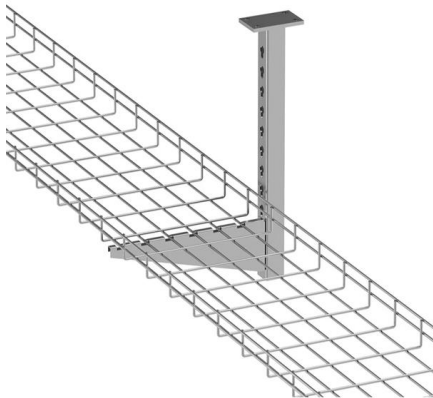

10" SOHO 6U Black Wall Cabinet + Cat.6 Patch Panel

10" 6U 300mm Black Network Cabinet: Lockable Steel-Framed Door supplied with Two Keys. Transparent Window for monitoring of equipment. Adjustable Front

Patch Panels

Ethernet patch panels are typically used to connect Cat5e, Cat6, or Cat6a cables. Fiber optic patch panels are used to connect fiber optic cables. They are available in a variety of sizes and