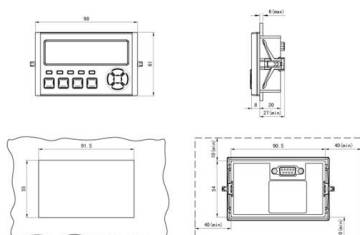

Amazon : Ceramic Repair Kit

Breathe new life into broken ceramics with high-strength repair kits. Find solutions to mend cracks, chips, and holes across a variety of surfaces.