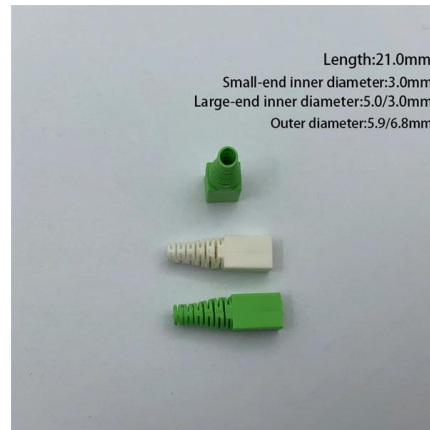

Genius Cerafit Steel Frying Pan 28 cm + Glass Lid

Cerafit Steel combines the best properties of stainless steel and ceramic, creating a high-quality and robust pan with the best non-stick properties. The newly developed ceramic coating has 60% better non-stick properties and scratch