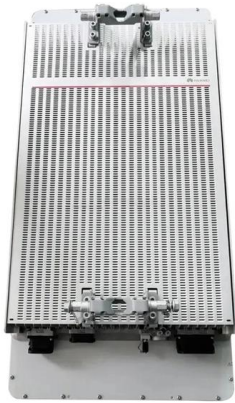

Contact Us

For datasheets, pricing, or custom telecom energy solutions, please visit:
<https://koskolong.co.za>