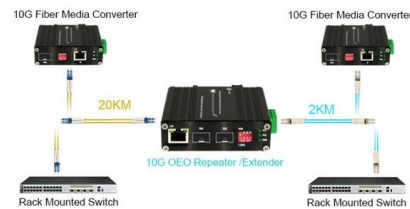

Ceramic General Turning

Our Secomax(TM) ceramic insert grades provide optimized wear resistance and toughness when cutting parts from heat-resistant superalloys, such as Inconel,