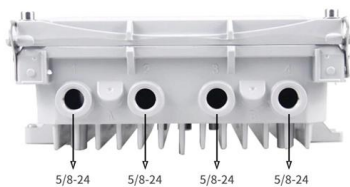

PVC Plastic Polymer Alloy Trough Type Cable Tray

PVC Plastic Polymer Alloy Trough Type Cable Tray Sizes and Price List, Find

Precast Cable Troughs for Organized Utility Routing

Ensure organized and secure cable management with durable precast cable troughs. Ideal for various applications. Contact us today to discuss

Trough Cable Trays

Trough Cable Trays offer moderate ventilation with added cable support frequency. It has the bottom configuration providing cable support every 4 inches. Trough