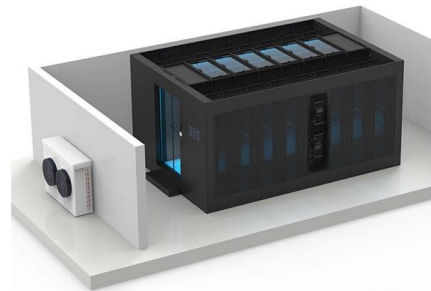

PVC Plastic Polymer Alloy Trough Type Cable Tray

Schematic diagram of the Polymer Whisker Composite Cable Tray space layout Bending components Brackets and fittings Ten Superiority for Polymer Whisker

Polymer Cable Tray

Our company is a leading China Polymer Cable Tray manufacturer, supplier and exporter. Adhering to the pursuit of perfect quality of products, so

The Beginner's Guide to Tray Cable Types

There are many types of tray cable. They vary in shielding, insulation, jacketing, and many other features. Here is a simple guide to tray cable types.