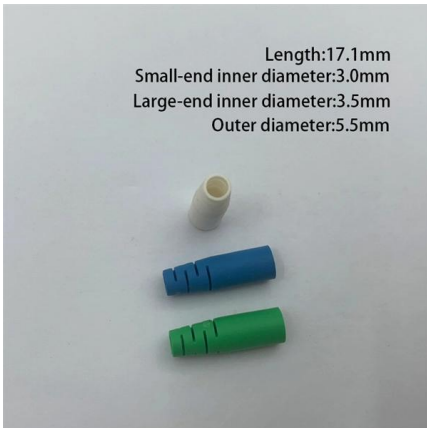

Cable Tray In Chile, Cable Tray Manufacturers Suppliers Chile

Looking to buy a Cable Tray in Chile? Jeetmull Jaichandlall (P) Ltd. is one of the trustworthy Cable Tray Manufacturers in Chile that is here to fulfill all your wire mesh and netting tools needs.