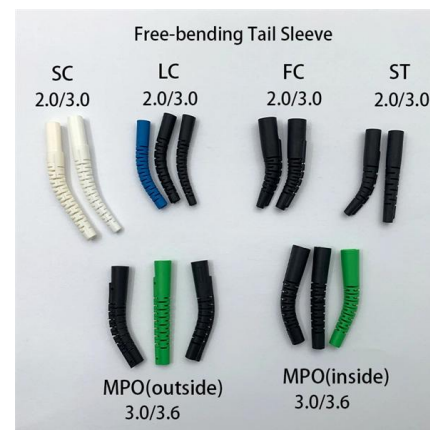

> Usable also in Hazardous Locations. > Wide range of fittings and accessories. Learn more about the technical aspects of the product. > Wire mesh

CABLE TRAY, CABLE LADDER, CABLE TRUNKING CATALOGUE

Fitting and accessories, with the same or different width of the cable run. All fittings are available in sizes and types corresponding to the straight cable tray sections. These fittings are including: elbow,