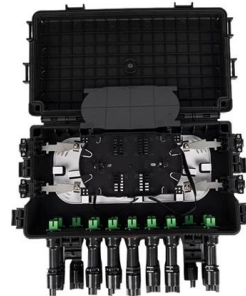

Distribution switch control equipment Manufacturer, Waterproof Box

Distribution switch control equipment Supplier, Waterproof Box, Junction Box Manufacturers/ Suppliers - Yueqing Jiami Electric Co., Ltd.