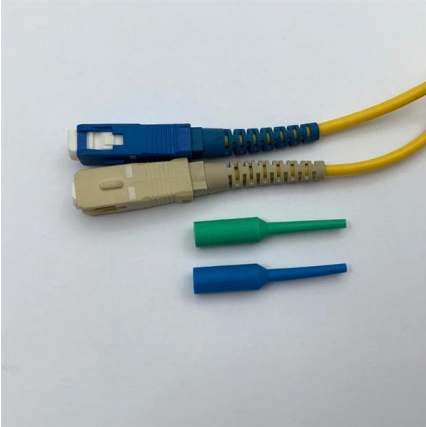

Waterproof Junction Box Manufacturer and Supplier in

Premier Waterproof Junction Box Supplier in China KDM provides different and preferred sizes, you can let us know your desired models of waterproof junction

Waterproof Junction Box Outdoor IP68 3-Way M25 Cable Chile , Ubuy

Shop the CESFONJER Waterproof Junction Box - IP68, 3-way line M25 cable connector. Protect your power cords with the external sleeve coupler. Available in a pack of 5 at Ubuy Chile.

Galvanized Steel Junction Welded IEC 61386 Electrical Boxes For Chile

ELECMAN® IEC 61386 galvanized steel electrical junction welded boxes for Chile are used as an enclosure housing electrical connections, to protect the connections and provide a safety barrier.