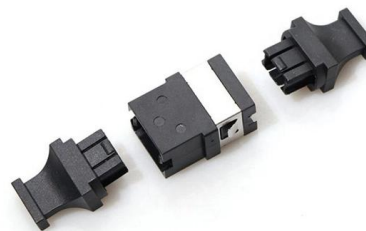

DIN Rail Fiber Optic Terminal Box 12 Core

DIN Rail Fiber Optic Terminal Box 12 Core, Find Details and Price about Fiber Optic Terminal Box from DIN Rail Fiber Optic Terminal Box 12 Core -