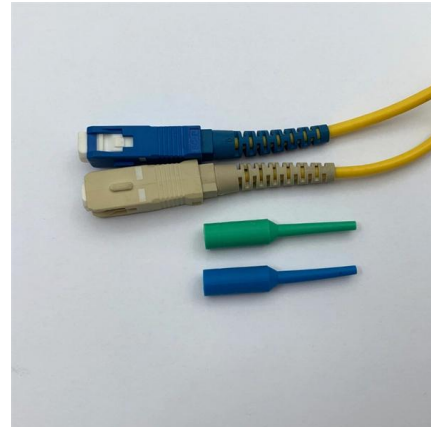

### **SJ-ODF-12 Fiber ODF, ODF 12 Core**

SJ-ODF-12 fiber ODF, ODF 12 core is used to distribute the optical fibers from the distribution frame to the ends that have an optical connector such as patch

### **FDB-12E 12 Core Optical Fiber Distribution Box**

The FDB-12E Optical Distribution Box is ideal for FTTH networks, supporting 8/16 fusion splices,

12 SC/LC connectors, and 1:8 or 1:16 PLC splitters. With IP55