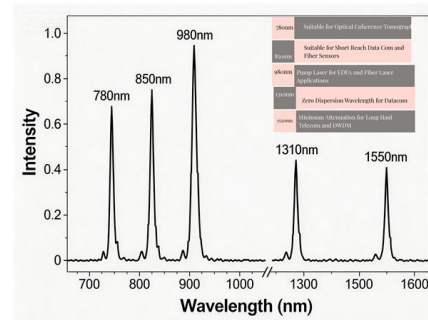

Cable Trays Accessories and Fixing System

Fabricated Steel Structures Introduction Types of Sections Fabrication facility Advantages of CNC machines Steel Bridges Introduction Plate Girders Open