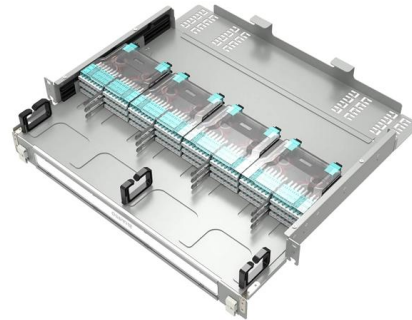

columbia galvanized cable tray series , etrailer

Find the perfect columbia galvanized cable tray series with our comprehensive selection and ensure the right fit!

columbia electrical cable trays , etrailer

Browse our selection of columbia electrical cable trays, and be as prepared as you can be for your next adventure!

Cable Tray Technical Guide A practical guide to product selection and

Cable Tray Technical Guide A practical guide to product selection and installation This guide for engineers and installers has been developed by ABB as a practical reference regarding cable tray