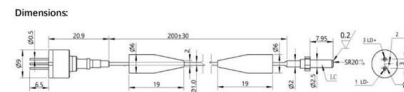

Selection Recommendations for Industrial Plugs, Sockets, and

The types of industrial plug and socket products are diverse, including plugs, sockets, industrial connectors, waterproof distribution boxes, and more, meeting various indoor and outdoor