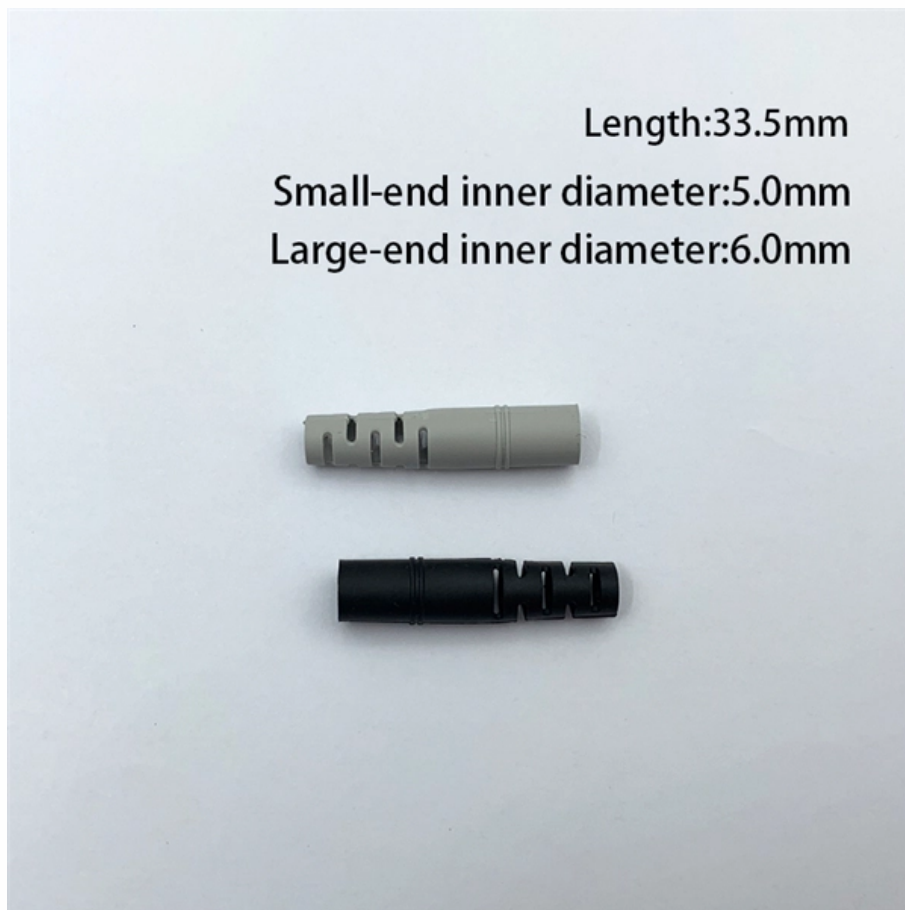

Adam Tas Corridor Energy

Comoro Mesh Cable Tray Customization