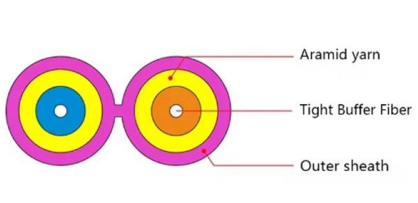

SWM150/50EG , Ramdev Steel Industries

SWM150/50EG Electro zinc plated wiremesh cable trays are constructed from steel wires that are electroplated with a layer of zinc. This zinc coating enhanced corrosion resistance, making electro

Cablofil CF54/150EZ Wire Mesh Cable Tray,

Cablofil Wiremesh Cable Tray concept based upon performance, safety and

NavePoint Wire Mesh Cable Tray, Electro Zinc Plated,

The electro zinc-plated finish protects the wire mesh cable tray from weather and chemical-related corrosion, making them suitable for use in almost