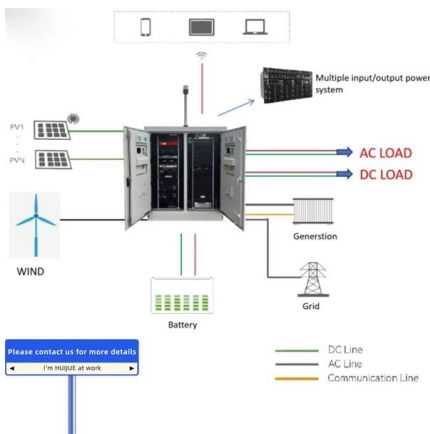

Racks and Cabinets in a data center

Size of a cabinet Cabinets vary greatly in shape and size and are commonly defined by the width and depth in millimeters e.g. 800mm x 1000mm,