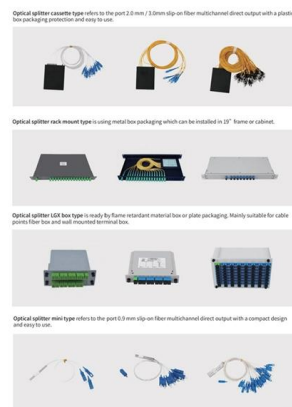

4Cabling 42RU 800mm Wide x 1000mm Deep Server

Huge Range of Freestanding Network Cabinet & 42RU 800mm Wide x 1000mm Deep Server Rack with Bi-Fold Mesh Door. Trusted Australian Owned Company.