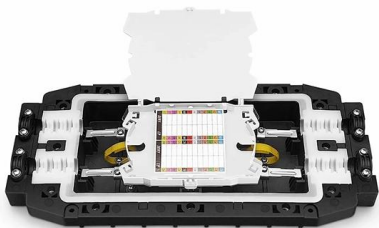

Choosing Between 600mm, 800mm, and 1000mm Deep Server

When planning or upgrading a server room, network closet, or data center, one of the most important decisions is choosing the correct depth of server cabinet. The three most widely used

Choosing the Right Freestanding Rack or Cabinet

If security is a concern, look for locking doors and/or side panels. Find the Right Rack or Cabinet at Cables Plus Selecting the right rack or cabinet for your telecom

Comparison of 1000mm depth communication power cabinets

Essential Guide to Selecting Racks and Cabinets for Your Data In this scenario, we consider the maximum depth of the Dell server and add a routing distance of 150mm for power and network cable