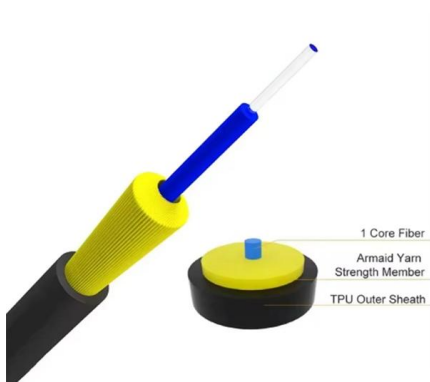

Fiber Optic Distribution Box FAQs

A Fiber Optic Distribution Box is a device used for fiber optic cable joint fusion, connection and distribution. It can easily connect multi-core and single-core fiber