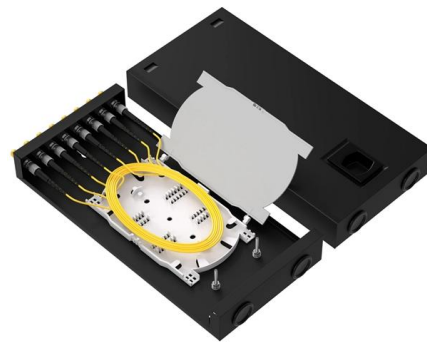

Switches & Outlets - Akari.store

Best to Buy lighting, electrical, rechargeable and energy saving products. Akari has become one of the most trusted brands in the Philippine market in terms of