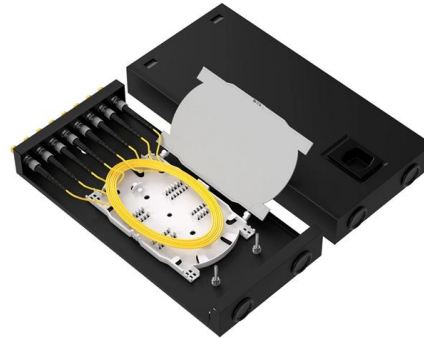

FRP Cable Tray Catalog Features & Specs & Applications

FRP cable tray is the support system for managing cables and protect cables from heating, rains and corrosive elements. There are two types, FRP ladder type cable tray and FRP channel cable tray.

CABLE TRAY, CABLE LADDER, CABLE TRUNKING CATALOGUE

Fitting and accessories. with the same or different width of the cable run. All fittings are available in sizes and types corresponding to the straight cable tray sections. These fitting are including: elbow,

Key Features of Outdoor Cable Tray and Raceway

Outdoor cable tray and raceway systems are engineered to provide reliable cable management in harsh, exposed environments. Designed to withstand weather,

GUIDE CABLE TRAYS TECHNICAL