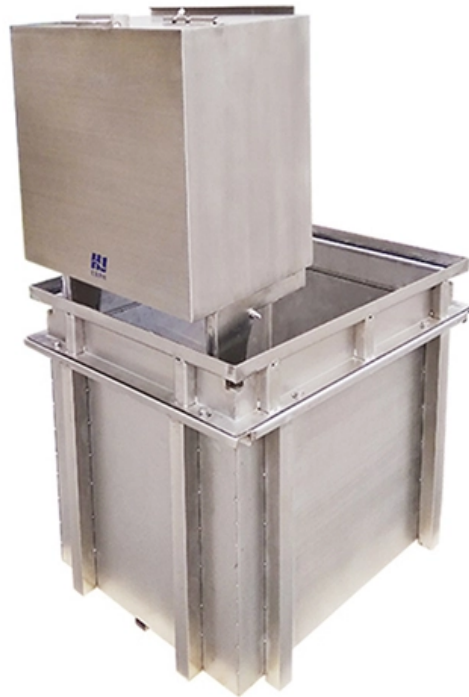

Adam Tas Corridor Energy

Complete Supply of Cable Tray Accessories