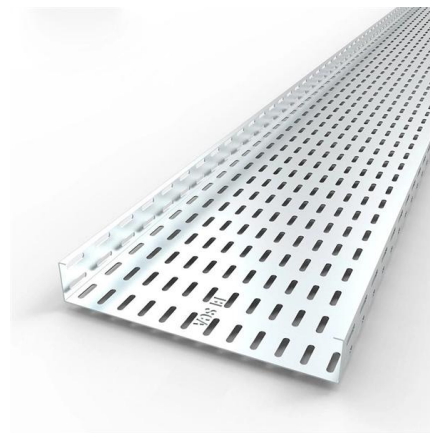

Discover Solera's Arelos surface-mounted distribution boxes, available from 2 to 56 modules, with smoked door options and durable IP40 and IK08 design.

Surface Mounted Distribution Box

Surface Mounted Distribution Box Advantage:
a. Waterproof Distribution Box weighs approximately 1/4 the weight of an iron box and can be easily installed or moved.

Complete 6 pole Garage Surface Mount Distribution Box

A ready-to-install 6 pole surface mount circuit breaker box, fully loaded for fast, compliant power distribution in small residential and light commercial projects.

Household Surface Mounted Waterproof ABS Plastic

Distribution BoX cover adopts press type and closing mode, which can open the mask with a light press and has a self-locking hinge structure when uncovered. PC

More durable and robust

The outer layer is made of environmentally friendly PVC, which is soft and elastic. It can be stretched without damage, so you can use it with confidence.

Major Tech 12 Way Populated Surface Mount Distribution Board