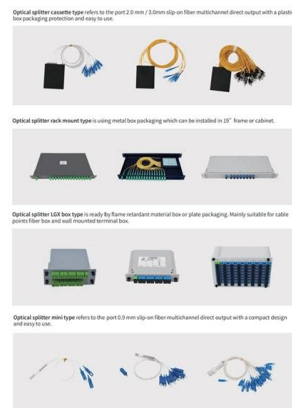

10 Households Indoor Outdoor Single-Phase Distribution Box Surface

10 Households Indoor Outdoor Single-Phase Distribution Box Surface-Mounted Meter Box, Find Details and Price about Distribution Box Metal Box from 10 Households Indoor Outdoor Single-Phase