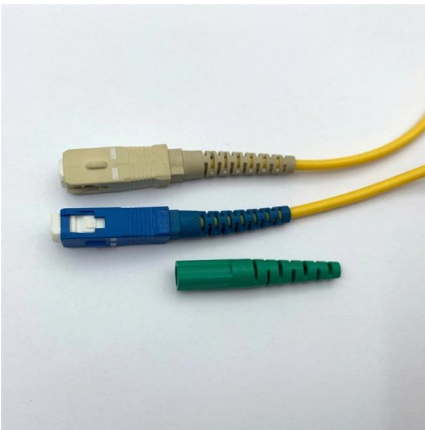

Surface Mount Distribution Boxes , MAKEL

You can check our Surface Mount Distribution Boxes products from this page.

Modular distribution cabinet , box , 90 modules , 1000x500x200mm

Modular distribution cabinet - a high-quality electrical distribution box designed for the installation of modular components. The enclosure is made of galvanized steel coated with a durable polyester