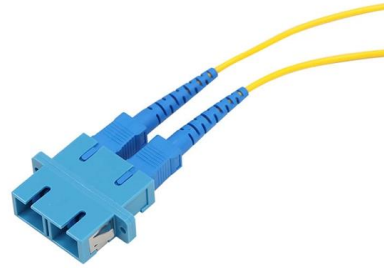

Flush-mounting and surface-mounting boxes

The offer includes system columns (for power distribution, home automation and multimedia), switchboards, distribution boards, boxes

DISBOX-T Surface-mounted distributor IP40 , Boxexperts

Fuse boxes are an important part of the house electrics, especially in modern architecture and

today's Smart Home functions, which is why we offer the DISBOX-T series, a surface-mounted distribution

Arelos Surface electrical Distribution Boxes , Solera

Discover Solera's Arelos surface-mounted distribution boxes, available from 2 to 56 modules, with smoked door options and durable IP40 and IK08 design.

Surface Mounted Distribution Box

Surface Mounted Distribution Box Advantage:
a. Waterproof Distribution Box weighs approximately 1/4 the weight of an iron box and can be easily installed or moved.