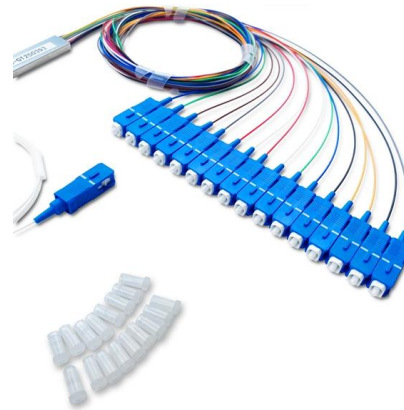

How to Install a Cable Distribution Box Safely and

In modern electrical systems, cable distribution boxes (also known as electrical distribution boxes or distribution boxes) play a crucial role as the key

Electrical Control Panels & Distribution Boxes: Sizes,

Introduction Electrical control panels and distribution boxes are the backbone of modern electrical systems. From powering homes and industrial

Distribution Box Guide: Types, Components & Solutions

Understand distribution boxes (DB boxes) in 5 minutes. Learn about types, components,

functions, and uses. Find the perfect DB box for your needs.

Connection Boxes - Altgeld

All enclosures and medium voltage connection boxes are available without gaps for nominal voltages of 230 V DC/AC and from 6.6 kV to 36 kV AC. In addition, all

Power Distribution Boxes Explained Simply

Learn what a power distribution box is, how it works, key components, types, and why it's vital for safe and efficient electrical systems.

What Is an Electrical Distribution Box? A Complete Guide