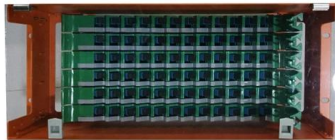

An electrical distribution box is a centralized unit responsible for distributing electrical power across multiple circuits within various

Junction boxes , Legrand E-catalog International

Connection boxes and terminal , Junction boxes , !

Combiner Box A PV combiner box (solar panel combiner boxes, or DC combiner box) is an electrical distribution board. Its main purpose is to combine multiple DC

GRP Ex Terminal Boxes

HTB1P terminal boxes, made of glass fibre reinforced polyester (GRP), are designed for use in explosive atmospheres: Zones 1, 2 (gases) and 21, 22 (dusts). They