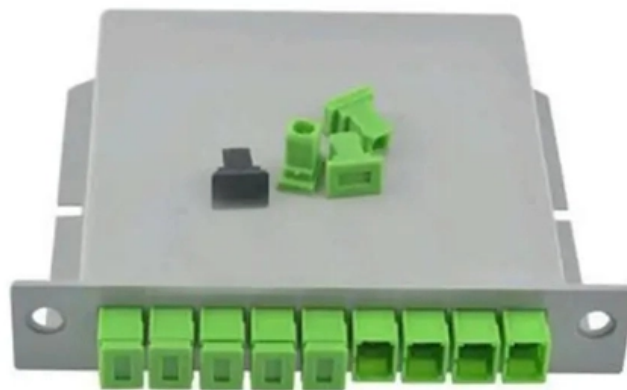

Adam Tas Corridor Energy

Complete set of home intelligent power distribution box

Complete set of home intelligent power distribution box

Pre-Terminated Patch Panel

- Standard 19" width
- Max 144 fibers in 1U
- Ultra-High Density Ready

Dual-row, easy install & maintain

Lightweight ABS MPO cassette

Premium sheet metal with matte coating

Welcome to Channel Dive , Channel Dive

Welcome to Channel Dive. We're Informa TechTarget's new publication, focused on delivering daily news and analysis for executives at North

Products / Distribution box

Distribution box The precision power distribution cabinet is an intelligent power distribution cabinet that comprehensively collects all energy data for the energy

Low Voltage Power & Data Distribution , LEONI Group

Power Distribution Box Essentials: Functions, Types

A power distribution box electrical captures electricity from the primary power supply and allocates it securely to different electrical circuits in a building