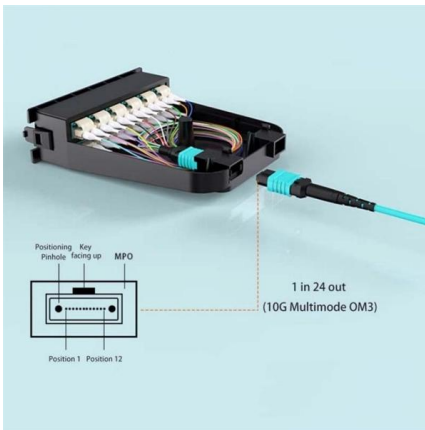

What is a Fiber Patch Panel? Key Benefits and How It Works

A fiber patch panel is an essential component in fiber optic networks, serving as a centralized point for managing and connecting various fiber optic cables. Key components of a fiber patch panel include

DIGITUS® Produktwelt , IT-Infrastruktur & Netzwerktechnik: Digitus

In einer Zeit, in der digitale Souveränität und nahtlose Kommunikation die Grundpfeiler des Erfolgs bilden, bietet DIGITUS® die passende technologische Antwort. Als etablierte Marke entwickeln wir

From Patch Panels to Fiber Optics: Key Components of

Structured cabling uses consistent components, such as patch panels, jacks, connectors, and cable grades, to mention just a few. This system

Fiber Optic Hardware , Fiber Panels, Housings, Racks, and

Corning has a variety of hardware solutions including ethernet fiber switches, panels, racks, splice trays, and other structured cabling components.