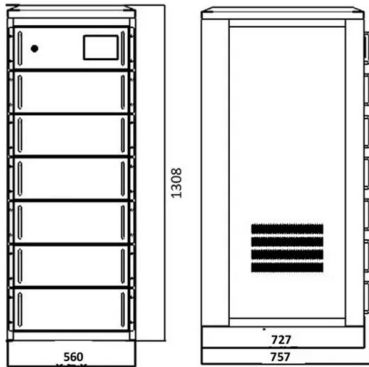

Top 20 Electric Meter Box Types for your Electrical

This design offers a clean, low-profile look, keeping the box concealed and avoiding any potential for damage or sabotage. Recessed meter boxes are

Buy Concealed Boxes Online at Best Price in India on Eleczo

Concealed Box - Shop online for Concealed Boxes (Metal, Plastic, Modular, etc.) in India on Eleczo . Buy Concealed Switch Box, Wall Box & more electrical products at best discount price

How to Hide an Electrical Box

To conceal an electrical box elegantly, consider using a decorative wall piece that is larger than the box, complementing your décor and allowing easy access. Choose a sturdy hinged cover or build a

Concealed Metal Box

Girish Switches has high-quality concealed metal boxes at Girish Switches. Enhance your electrical installations with durable and reliable metal boxes for a seamless finish.