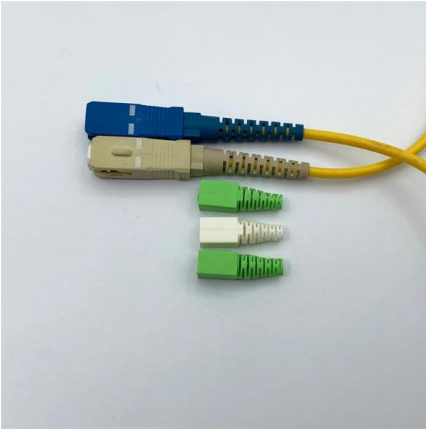

Concealed electrical box is a great value