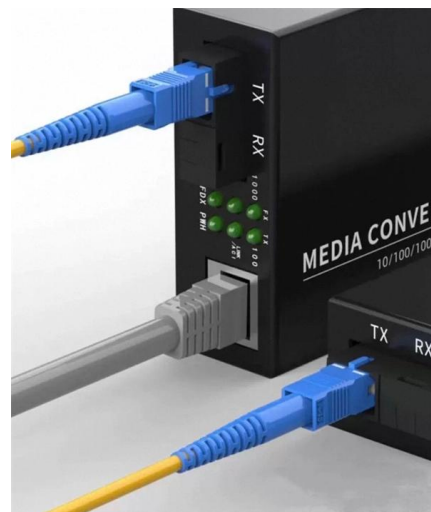

Concealed Box, GI Modular Box, Metal Box Electrical

Our electrical metal box size chart includes a wide range of concealed box sizes, from compact units to large-scale enclosures like the 12 modular box. This variety

Modular Box

Manufacturer of Modular Box - 8 H Modular Electrical Box, 18 Modular Box, Concealed Metal Boxes and Metal Electric Box offered by Shivshakti