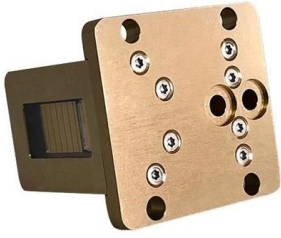

Electrical Concealed Box Size Guide 2026

Find the perfect electrical concealed box size for your project. Explore 2026's top-rated options with IP44 protection, DIN rail mounting, and custom sizing. Click to discover verified suppliers and competitive

Contact Us

For datasheets, pricing, or custom telecom energy solutions, please visit:
<https://koskolong.co.za>