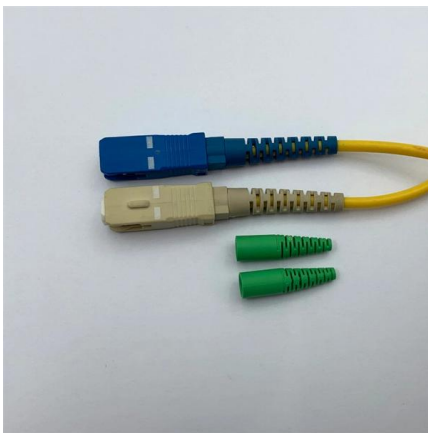

Temporary Power Distribution Boxes

Choose from our selection of temporary power distribution boxes in a wide range of styles and sizes. Same and Next Day Delivery.