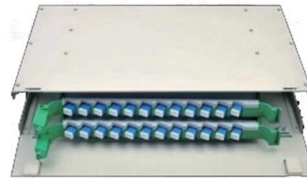

TEMPORARY POWER

SECTION 6532UGM1 Southwire's Mini X-Treme Box™ and Mini-Centers provide a more compact and less costly worksite power distribution than our popular full size models. Used along with our

Spider Boxes , Temporary Power , Hubbell Wiring Device-Kellems

Easy to transport and set up, our spider boxes meet industry safety standards, ensuring a dependable power source for any temporary setup, enhancing operational efficiency and safety.

The Ultimate Guide to Temporary Power Distribution Boxes

Learn all about temporary power distribution boxes, their applications, advantages, and how to choose the right one for your needs.